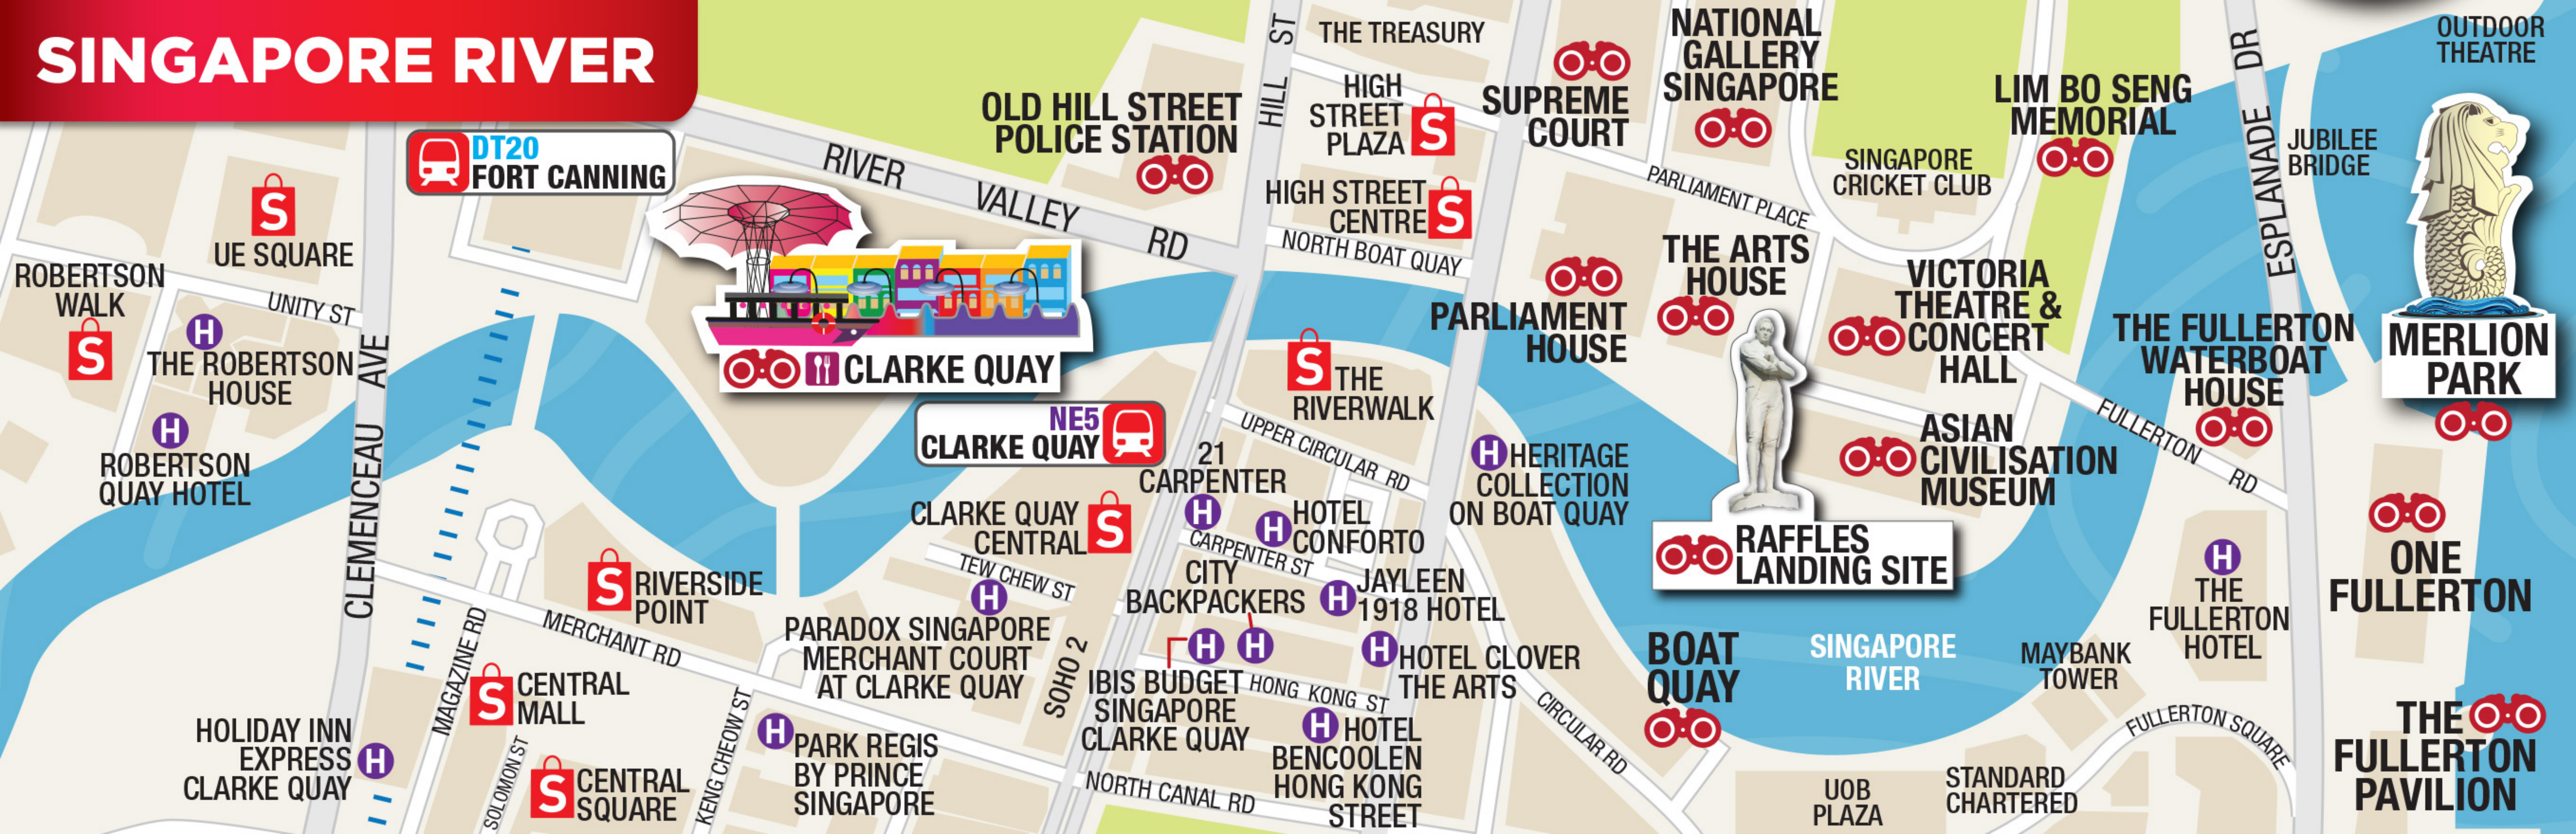

# SINGAPORE RIVER

 **DT20**  
**FORT CANNING**

  **CLARKE QUAY**

 **NE5**  
**CLARKE QUAY**

 **RAFFLES LANDING SITE**

**MERLION PARK**

 **ONE FULLERTON**

 **THE FULLERTON PAVILION**

# SINGAPORE RIVER