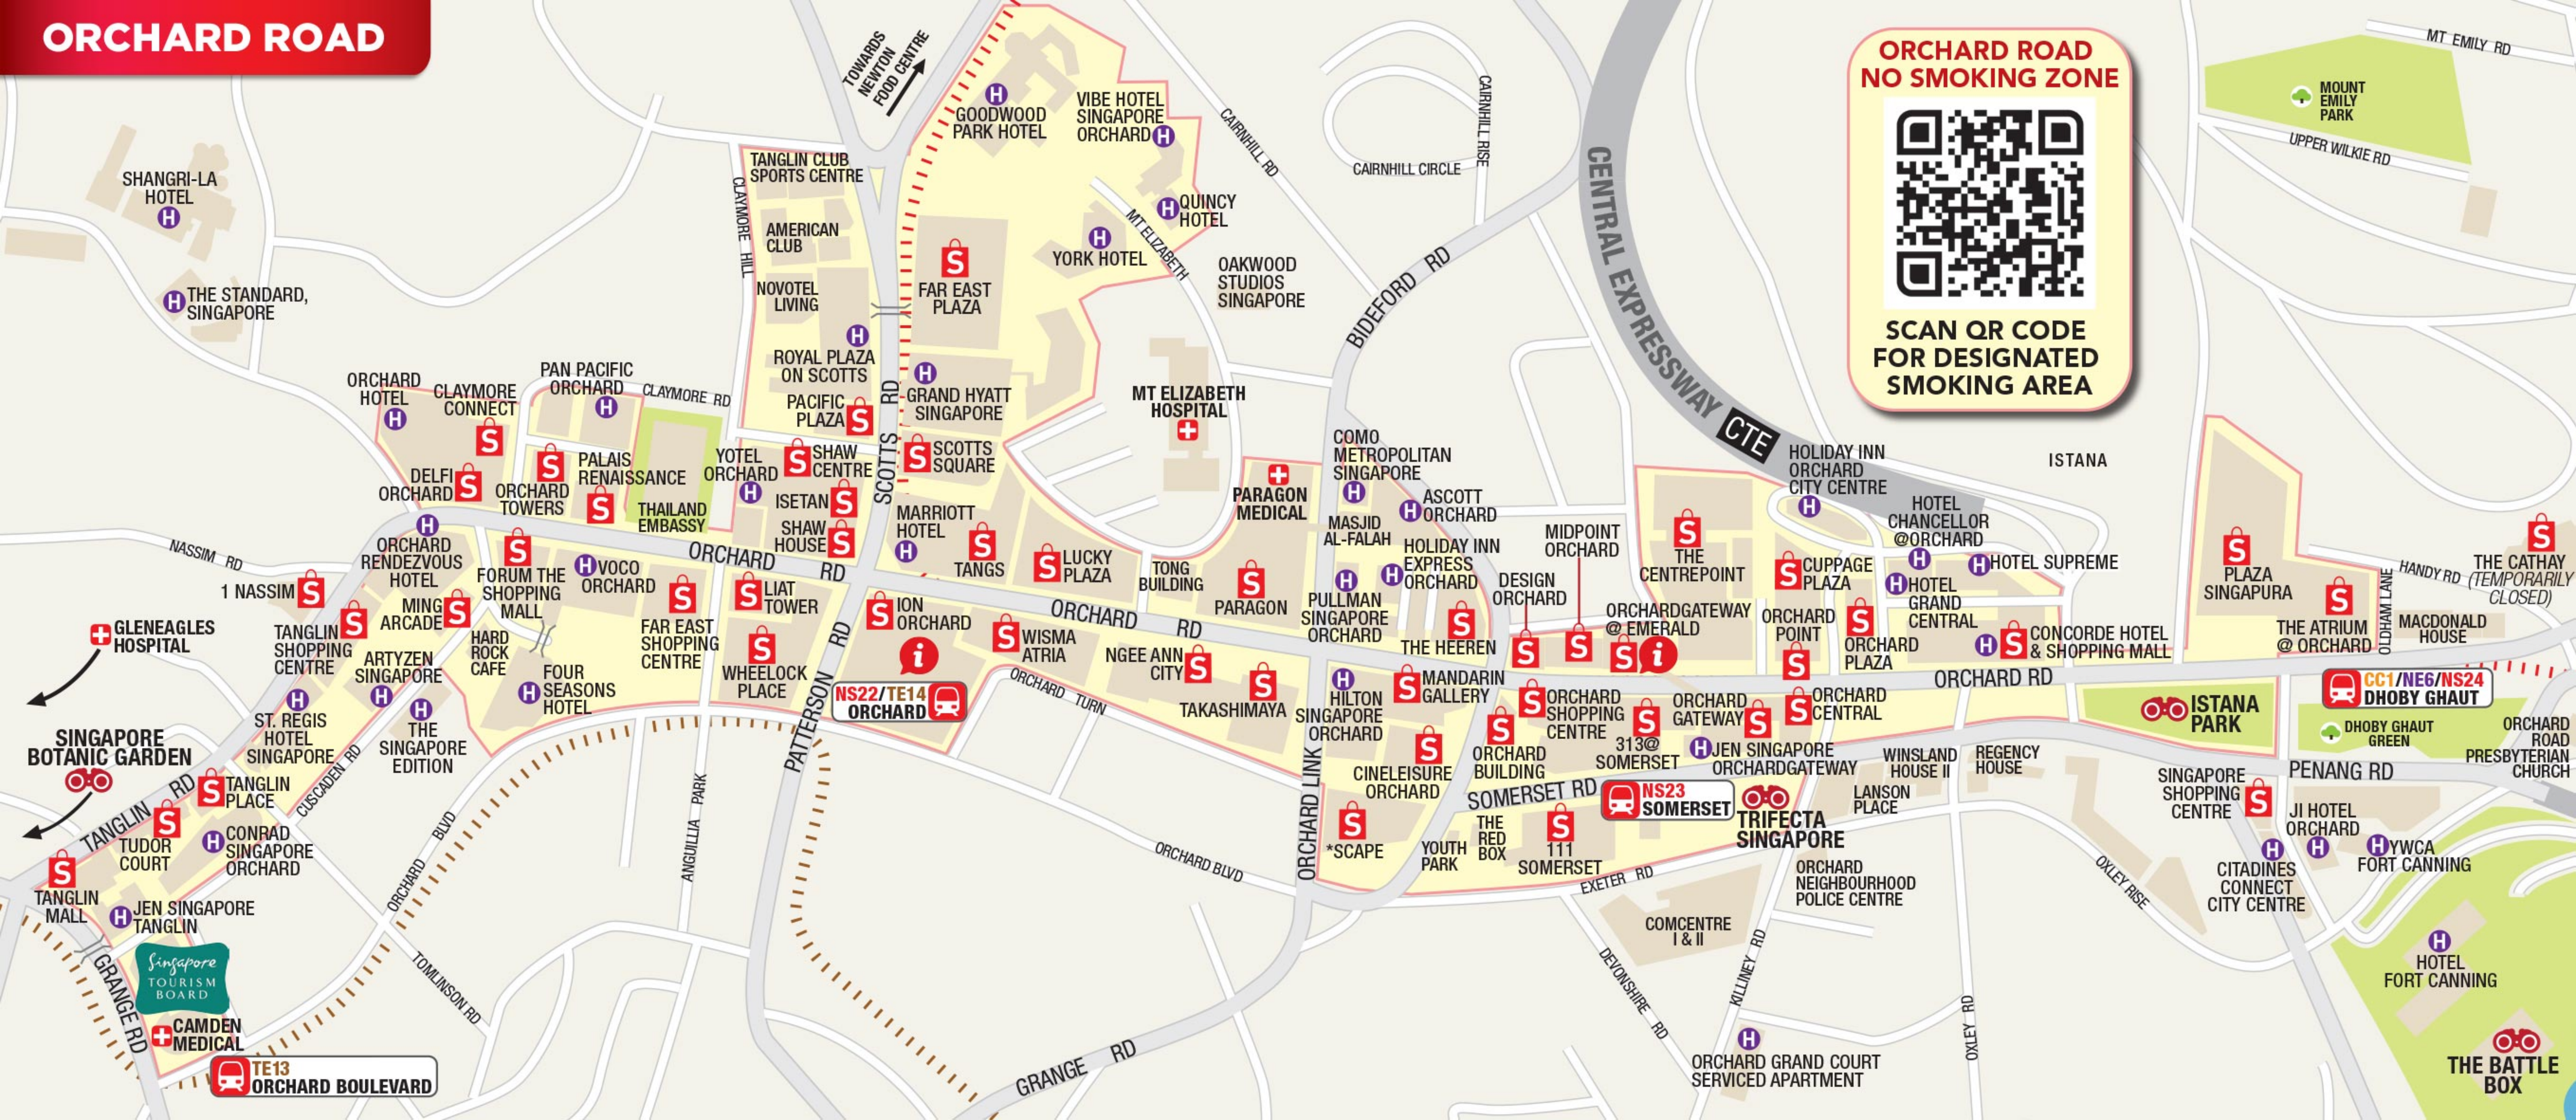

ORCHARD ROAD

ORCHARD ROAD
NO SMOKING ZONE

SCAN QR CODE
FOR DESIGNATED
SMOKING AREA

SINGAPORE BOTANIC GARDEN

TE13 ORCHARD BOULEVARD

CC1/NE6/NS24 DHOBY GAUT

THE BATTLE BOX