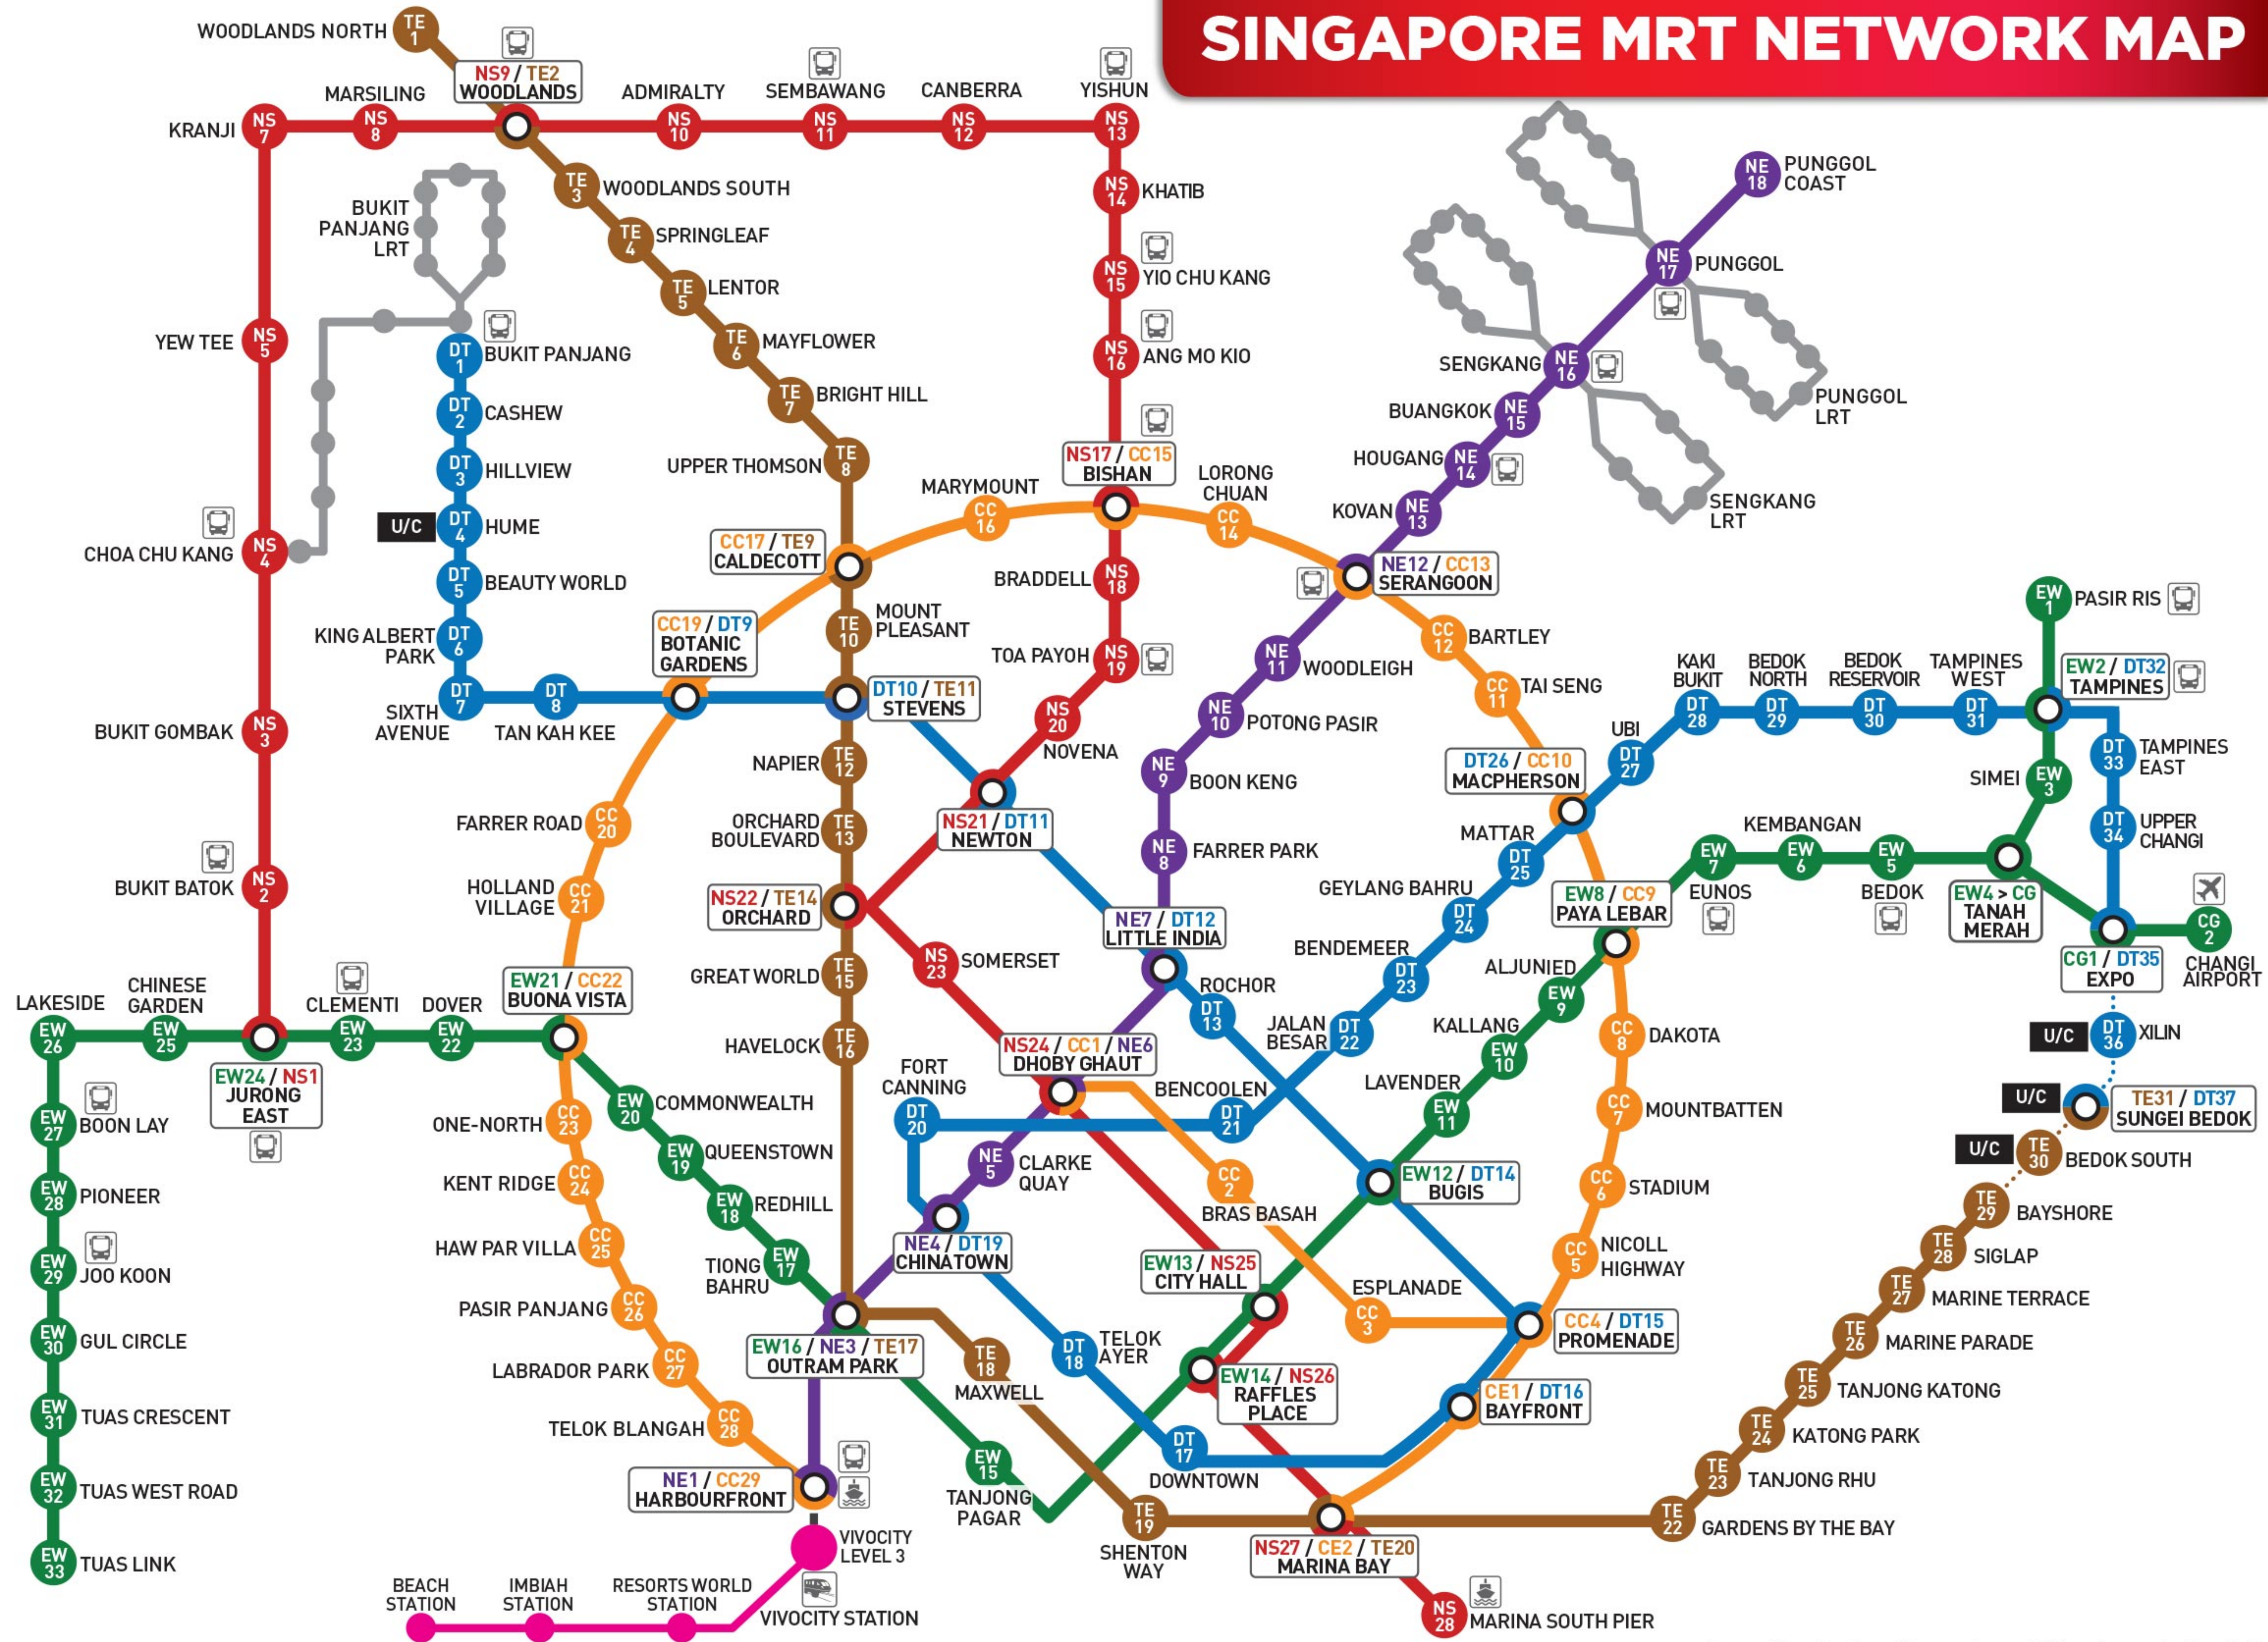

SINGAPORE MRT NETWORK MAP

For more information, please visit www.smrt.com.sg. All information accurate at time of print.

MRT LINES

- MRT INTERCHANGE
- EAST-WEST LINE
- NORTH EAST LINE
- DOWNTOWN LINE
- LRT LINE
- UNDER CONSTRUCTION
- NORTH-SOUTH LINE
- CIRCLE LINE
- THOMSON-EAST COAST LINE
- SENTOSA EXPRESS

ICONS

- BUS INTERCHANGE
- CRUISE CENTRE
- AIRPORT
- SENTOSA EXPRESS