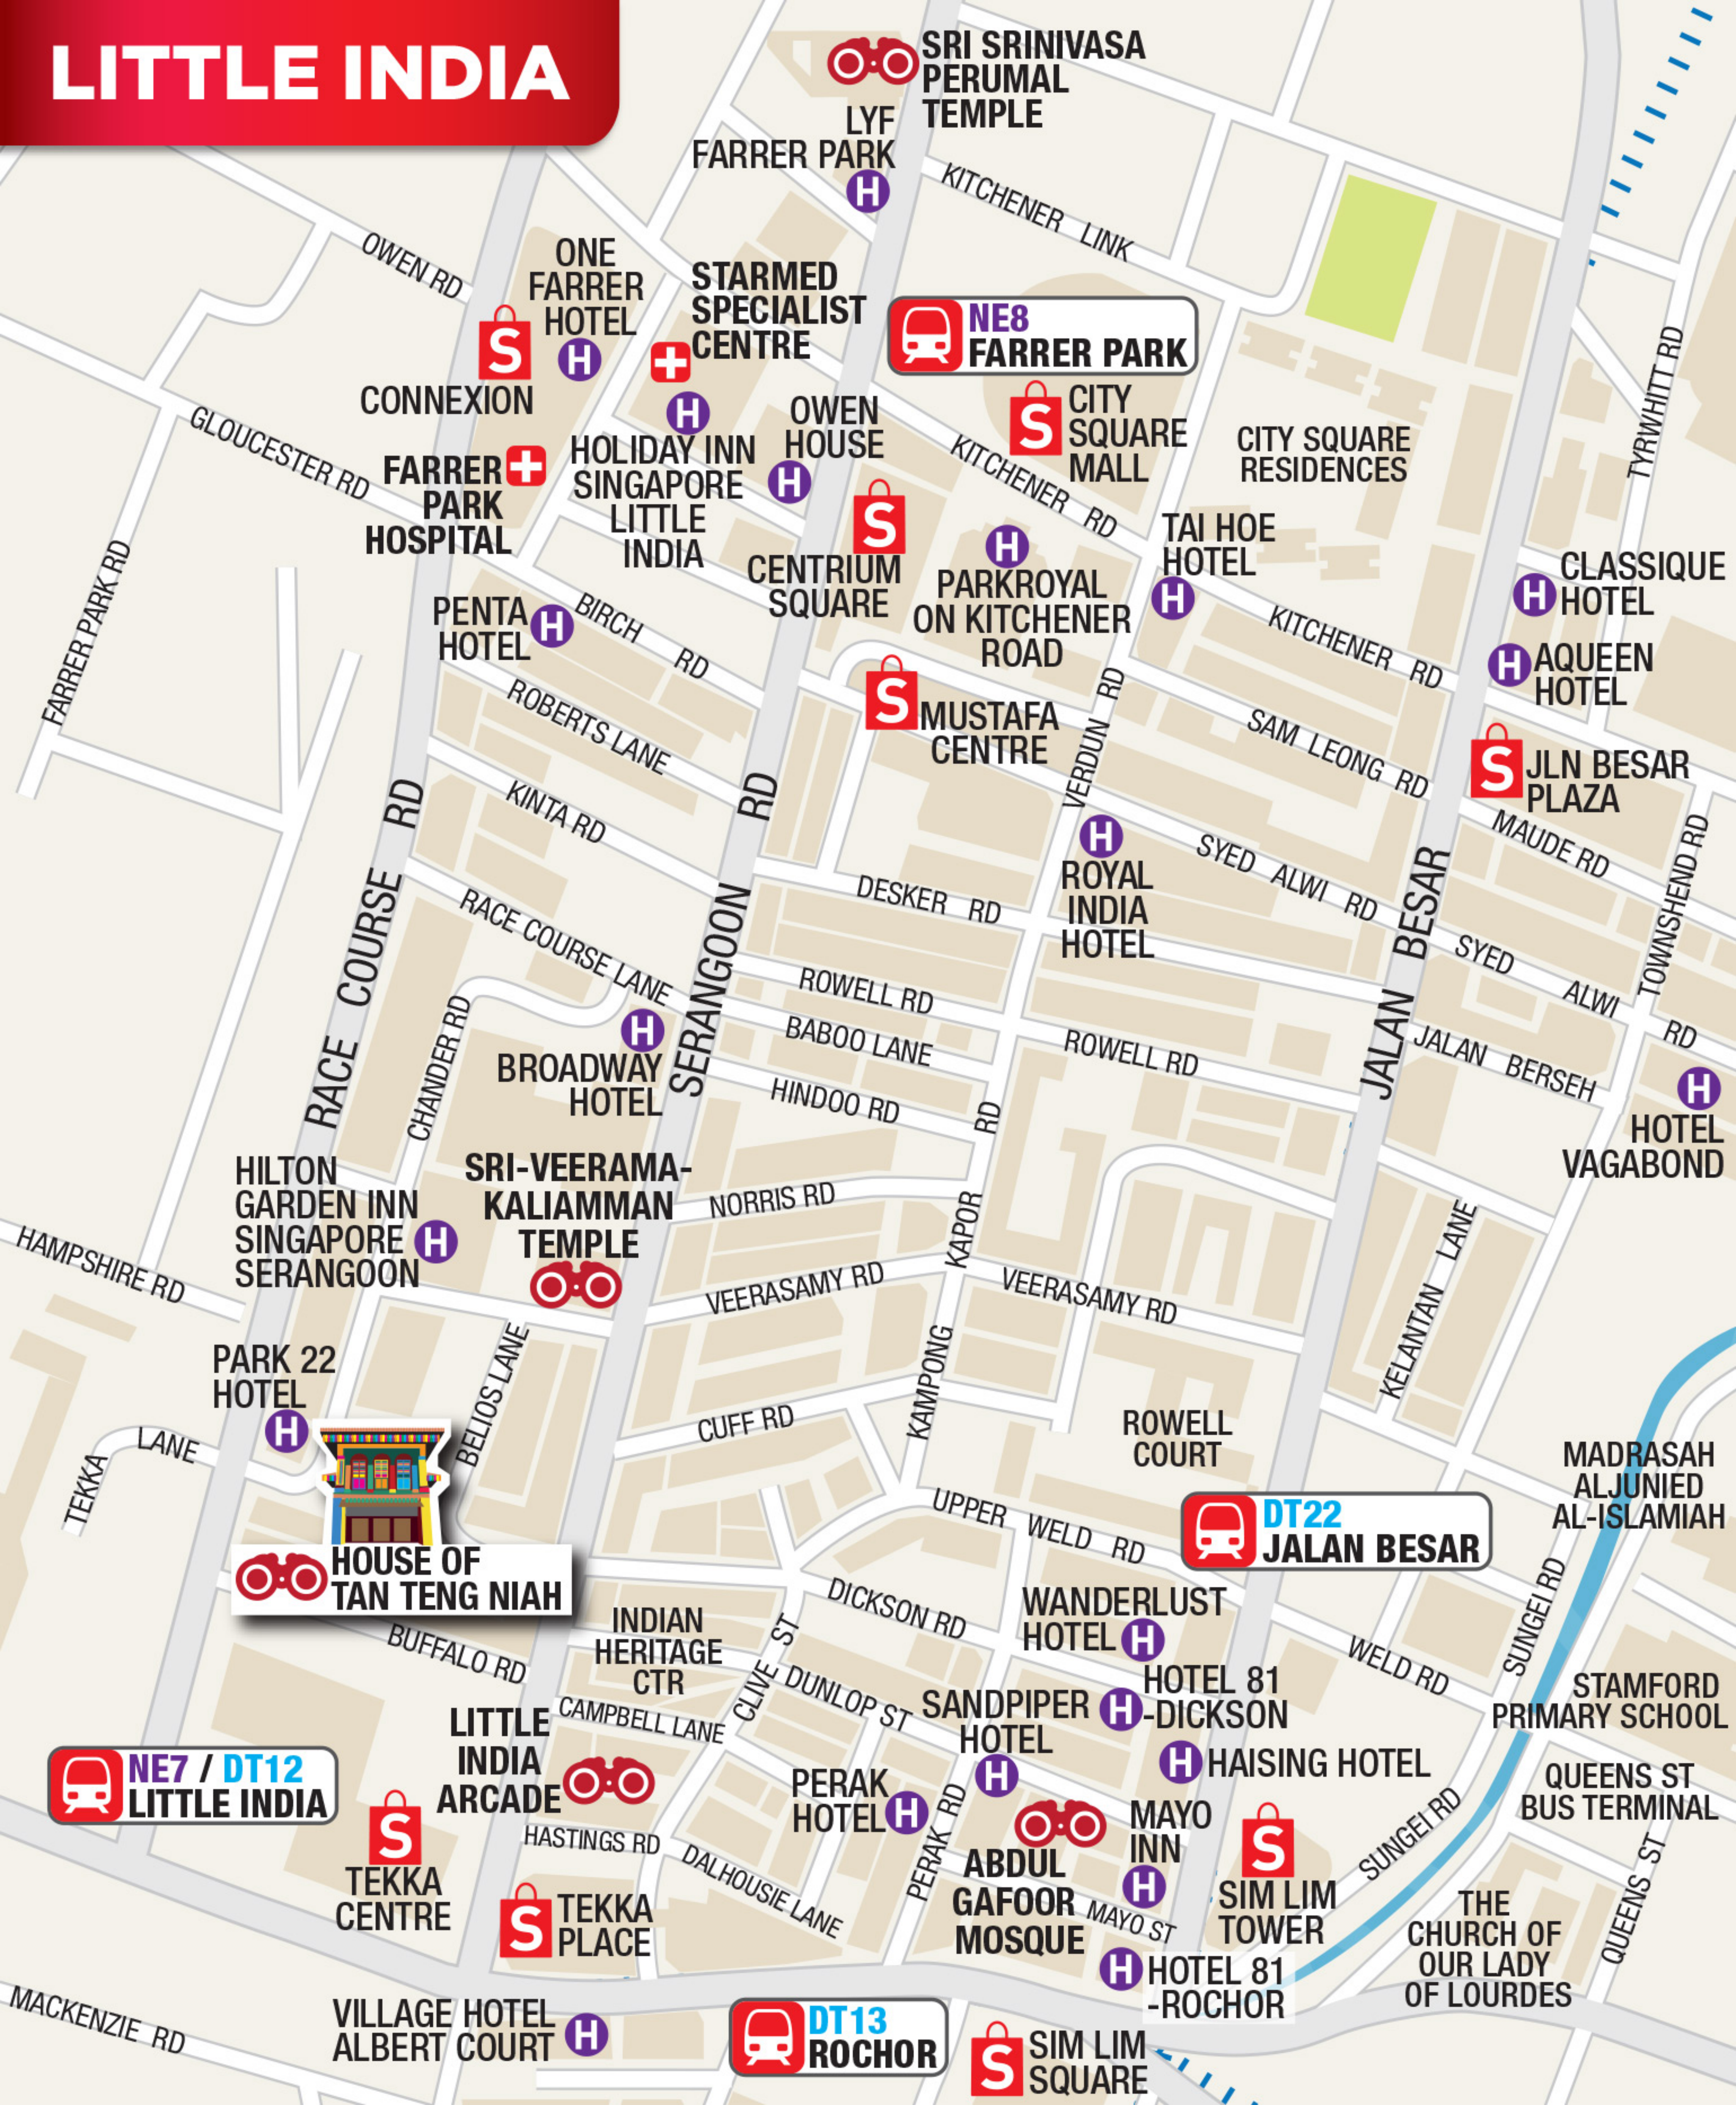

LITTLE INDIA

SRI SRINIVASA PERUMAL TEMPLE

LYF FARRER PARK

NE8 FARRER PARK

OWEN RD
ONE FARRER HOTEL

STARMED SPECIALIST CENTRE

CITY SQUARE MALL

CONNEXION

HOLIDAY INN SINGAPORE LITTLE INDIA

CITY SQUARE RESIDENCES

FARRER PARK HOSPITAL

OWEN HOUSE

TAI HOE HOTEL

FARRER PARK RD

CENTRIUM SQUARE

PARKROYAL ON KITCHENER ROAD

CLASSIQUE HOTEL

AQUEEN HOTEL

PENTA HOTEL

KINTA RD

MUSTAFA CENTRE

JLN BESAR PLAZA

RACE COURSE RD

RACE COURSE LANE

CAMPBELL LANE

PERAK HOTEL

HAISING HOTEL

HASTINGS RD

DALHOUSIE LANE

ABDUL GAFOOR MOSQUE

MAYO INN

SIM LIM TOWER